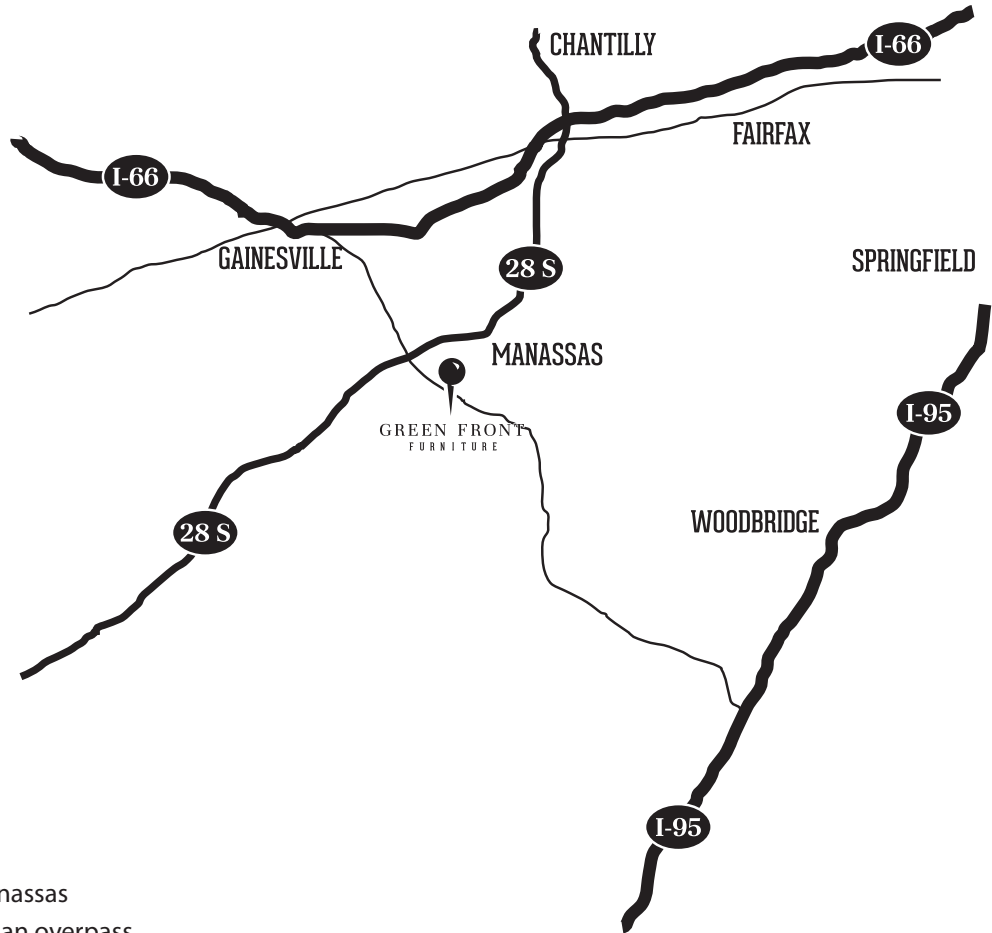

### From Interstate 95:

Take exit 152B towards  
Manassas  
Go 15 miles  
Make a LEFT onto Clover  
Hill Road  
1st warehouse on RIGHT

### From Interstate 66:

Take exit 44 Prince William  
Parkway SOUTH  
Go 7 miles  
Make a RIGHT onto Clover  
Hill Road  
1st warehouse on RIGHT

### From 28 South:

Take 28 S through Old Town Manassas  
Go over bridge and you will see an overpass  
Veer RIGHT onto the exit ramp and KEEP LEFT towards Prince William Parkway SOUTH  
Go 2 miles  
Make a RIGHT onto Clover Hill Road  
1st warehouse on RIGHT