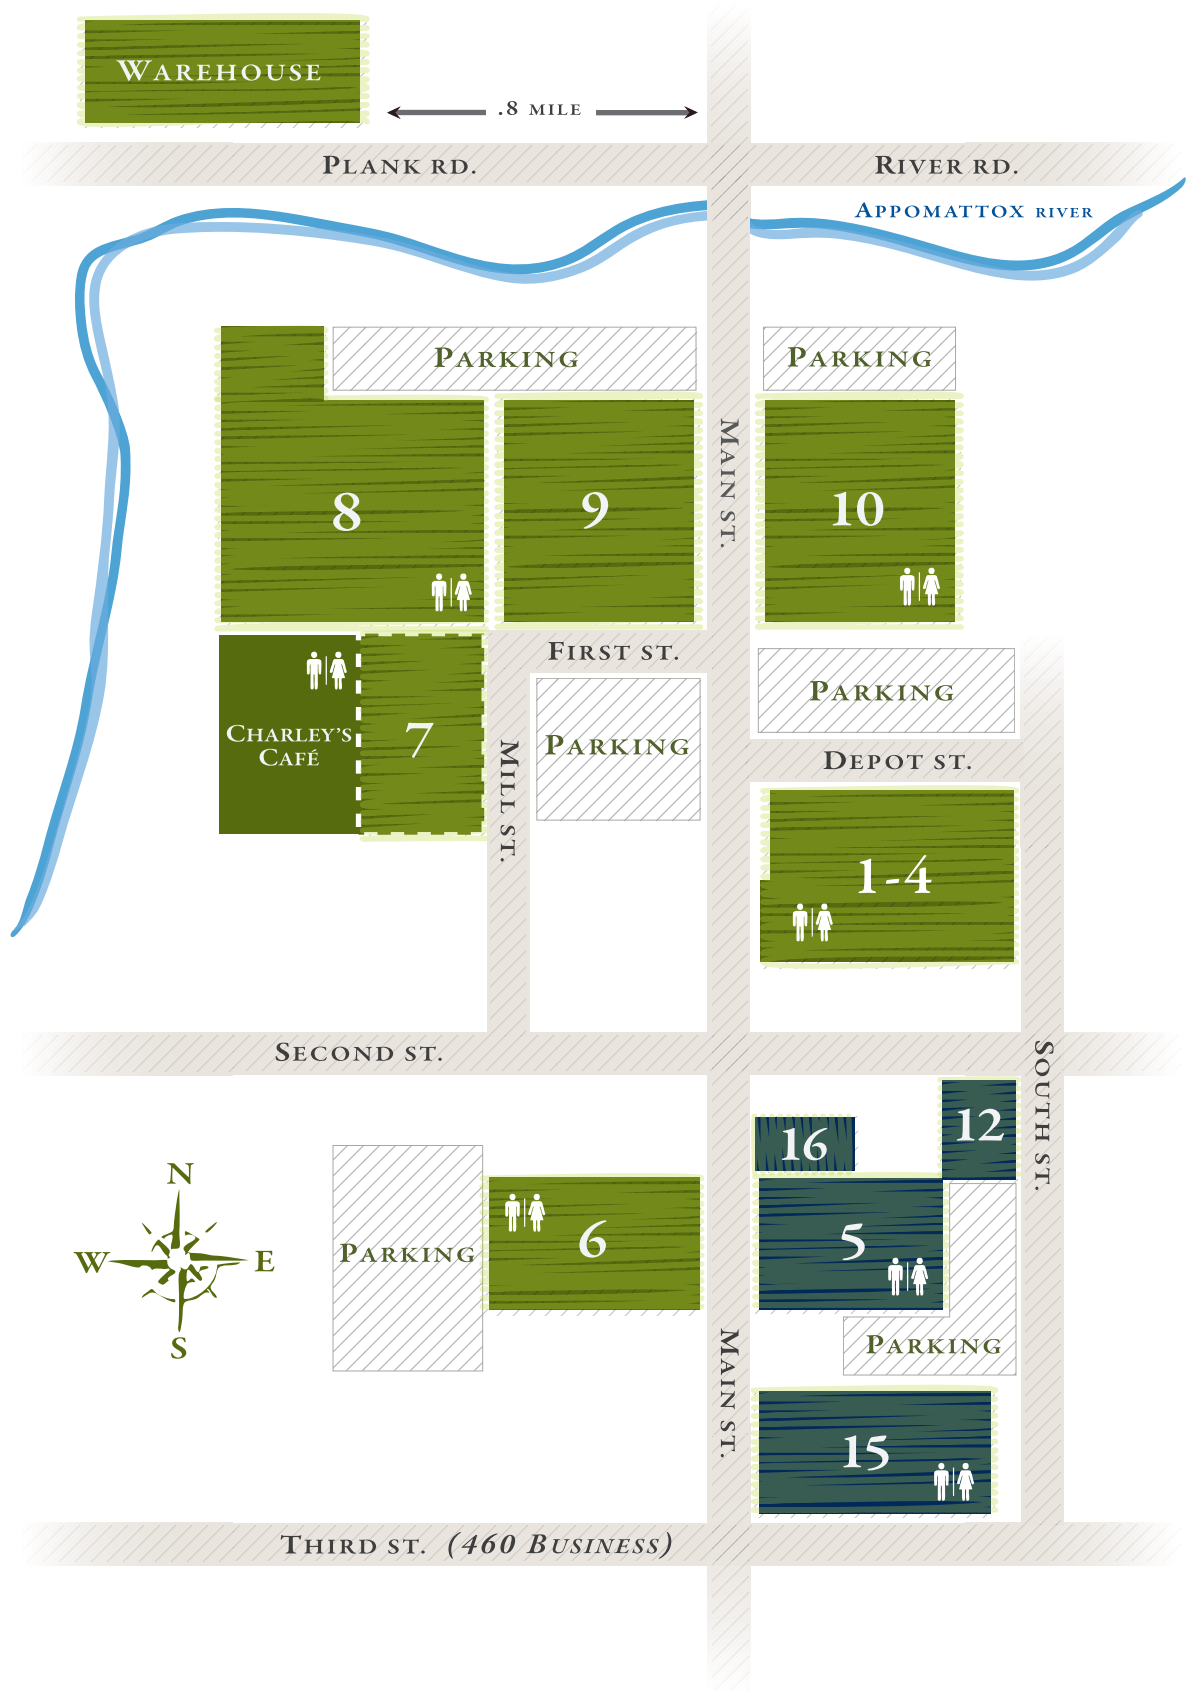

**BUILDING 7:**

*Rug Clearance Center*

**BUILDING 8,9,10:**

*Furniture*

**BUILDING 12:**

*The Boneyard – Redefining Lowest Prices*

**BUILDING 15:**

*Accessories: Lamps, pictures, linens, vases & more.*

**BUILDING 16:**

*The Gift Shoppe*

<b>Manufacturer</b>	<b>Bldg. #</b>	<b>Manufacturer</b>	<b>Bldg. #</b>
Althorp	10	Hammary	5
Alumont - Outdoor Furniture	8	Hanamint - Outdoor	8
American Drew	5	Hancock & Moore	9
Arthur Court	16	Harden	10
Barkman	8	Hekman	8, 9
Bassett Mirror	8	Henkel-Executive	9
Bernhardt	8	Henkel-Harris	10
Bradington-Young	9	Henredon	9
Bronze Statues and Fountains	7	Hickory Chair	9
Brooks	5	Hickory White	10
Caracole	8	Highland House	10
Carolina Customs Leather	9	Hillsborough Road	6
Cast Classics - Outdoor	10	Hooker	8
Century	10	Hooker Office	9
Charleston Bay	6	Hoskins Creek	8
Clearance Oriental Rugs	7	Howard Miller	5, 8
CMI	5	I-Comfort	8
Comfort Design	8	Jason	16
Cooper Classic	5	Jessica Charles	6
Creative Coop	16	Jonathon Charles	9
Crescent	8	Kas Rugs	15
Crimson Casual - Outdoor	10	Keystone	8
CTH Occasional	15	King Hickory	8
CTH Sherrill	15	Kingsley Bate	8
Curations	8	Lane-Venture	8
Curry & Co.	5	Lauren Grey	15
Cypress	16	Lea Furniture	5
Denny Lamps	5	Leathercraft	9
Design Master	5	Leftbank Art	5
Domus Ventures - Outdoor A15	10	Legacy Classic Kids	8
Dovetail	8	Lillian August	10
Durham	9	Lloyd Flanders	8
Eastern Accents	5	Loloi Rugs	15
Elite	9	Maitland Smith	9
English Imports	8	Majestic	5
Eastern Legends	9	Mark Roberts	16
European Traditions	6	Martha Stewart	8
Evergreen	16	Mark Roberts	16
Fanimation	15	Mary Lake Thompson	16
Ferguson Copeland	10	McKay Table Protectors	ALL
Fine Furniture Design & Marketing	8	Meadowcraft	10
Fjords	8	Mee Too	16
Four Hands	15	Michael Thomas	10
Four Seasons	8	Miles Talbott	8
Freidman Brothers	5	Mohawk	8
Guardsman Products	ALL	Motioncraft	9,15
Habersham	10	Mupple	16
		Murray Feiss	15